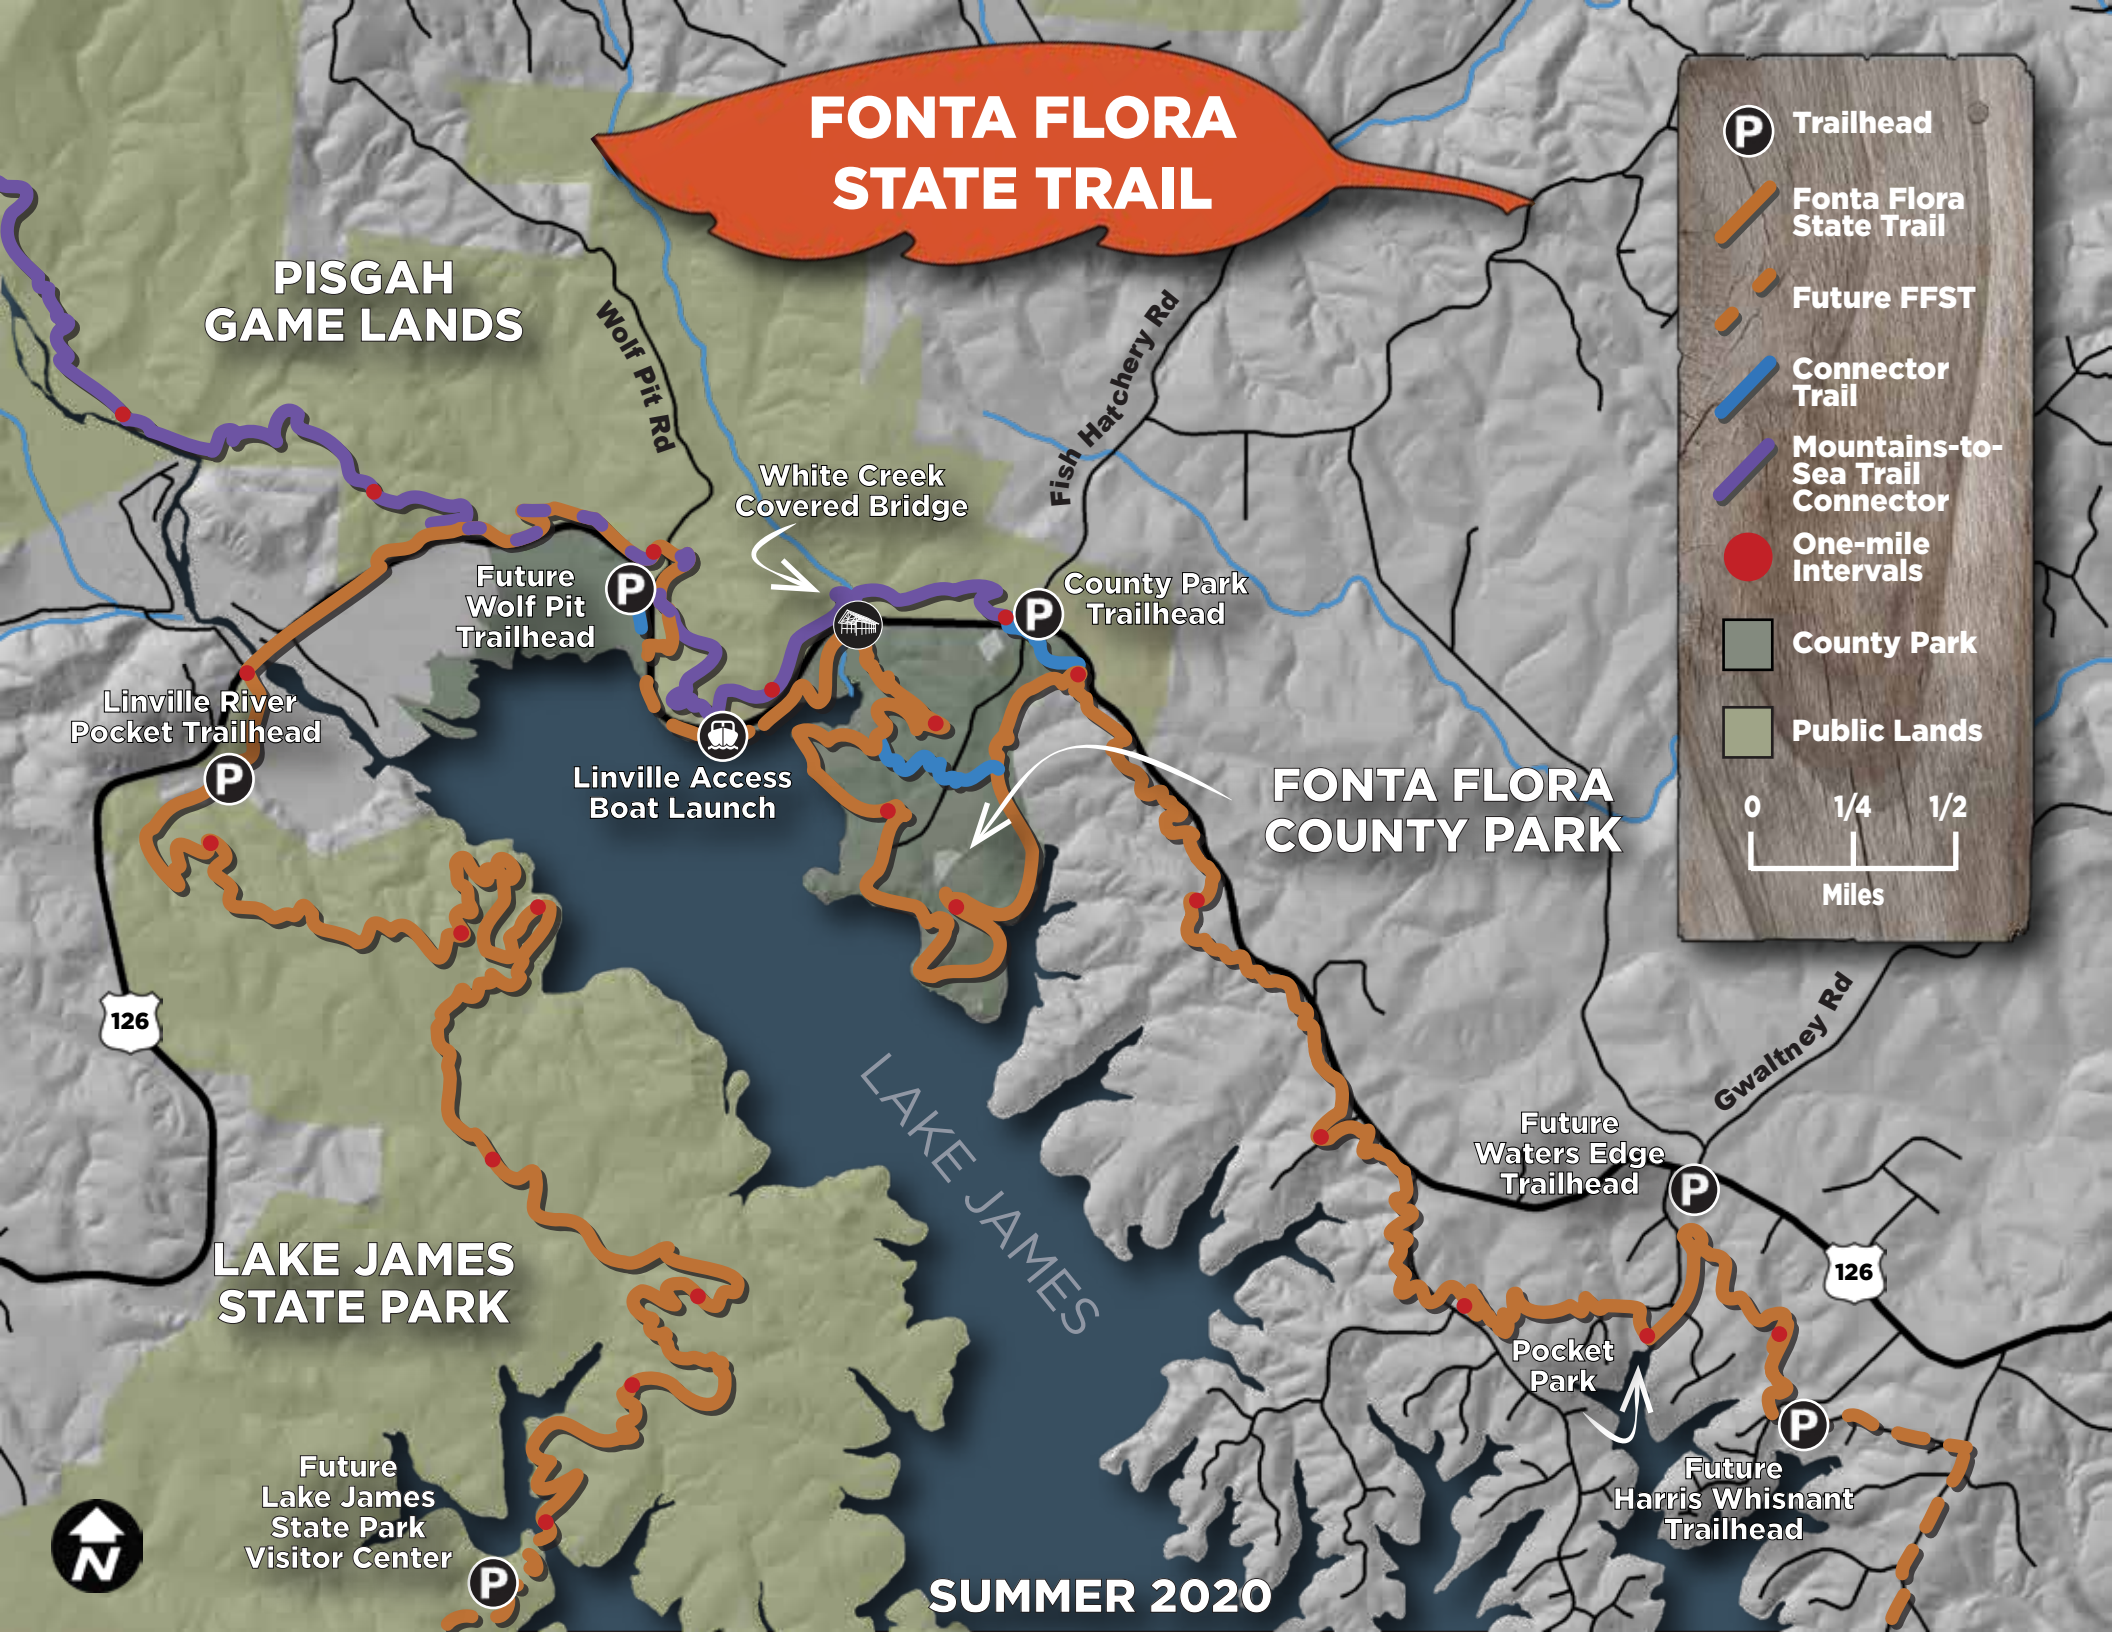

# FONTA FLORA STATE TRAIL

PISGAH GAME LANDS

Wolf Pit Rd

Fish Hatchery Rd

White Creek Covered Bridge

Future Wolf Pit Trailhead

County Park Trailhead

Linville River Pocket Trailhead

Linville Access Boat Launch

FONTA FLORA COUNTY PARK

LAKE JAMES STATE PARK

LAKE JAMES

Future Waters Edge Trailhead

Gwaltney Rd

Future Lake James State Park Visitor Center

Pocket Park

Future Harris Whisnant Trailhead

SUMMER 2020

- P** Trailhead
- Fonta Flora State Trail
- Future FFST
- Connector Trail
- Mountains-to-Sea Trail Connector
- One-mile Intervals
- County Park
- Public Lands

0 1/4 1/2 Miles

126

126